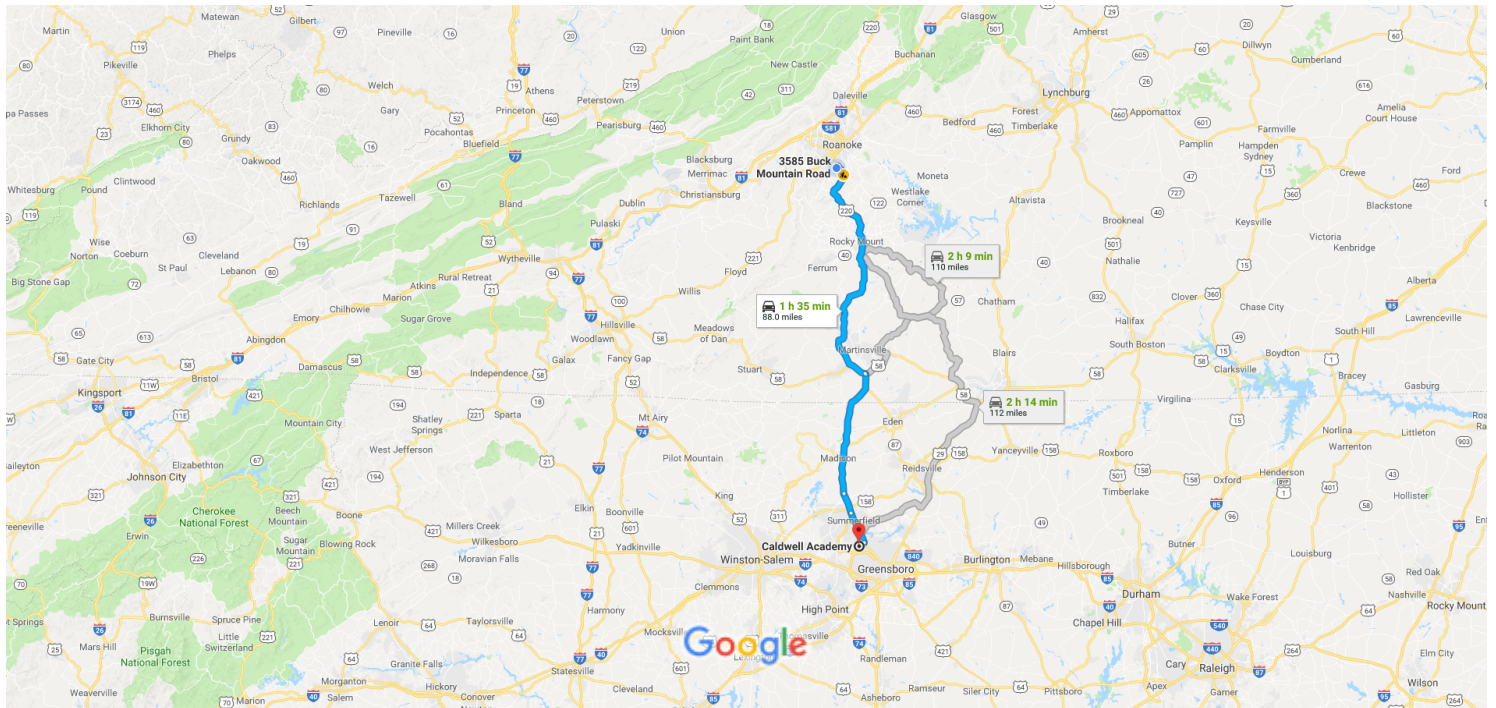

3585 Buck Mountain Road, Roanoke, VA to caldwell academy

Drive 88.0 miles, 1 h 35 min

Caldwell Academy, 2900 Horse Pen Creek Rd, Greensboro, NC 27410

Map data ©2018 Google 10 mi

3585 Buck Mountain Rd

Roanoke, VA 24018

- ↑ 1. Head east on State Rte 679 toward Leffel Rd 34 s (0.3 mi)

Continue on US Hwy 220 S to Greensboro

1 h 33 min (86.0 mi)

- ↑ 2. Continue straight onto US Hwy 220 S 50.3 mi
 ⓘ Pass by Subway Restaurants (on the left in 8.0 mi)
- ↘ 3. Take the US 220 Business N/US 220 S exit toward Martinsville/Greensboro 0.2 mi
- ↘ 4. Turn right onto US Hwy 220 S/Greensboro Rd (signs for U.S. 220 Business S) 25.0 mi
 ⓘ Continue to follow US Hwy 220 S
 ⓘ Entering North Carolina
- ↙ 5. Slight left toward US Hwy 220 S 0.1 mi
- ↑ 6. Continue onto US Hwy 220 S 3.9 mi

- 7. Keep right to stay on US Hwy 220 S 6.4 mi

Follow Horse Pen Creek Rd to your destination

- 8. Turn right onto Horse Pen Creek Rd 3 min (1.7 mi)
 - 9. Turn right 1.6 mi
 - i Destination will be on the left
- 112 ft

Caldwell Academy

2900 Horse Pen Creek Rd, Greensboro, NC 27410

These directions are for planning purposes only. You may find that construction projects, traffic, weather, or other events may cause conditions to differ from the map results, and you should plan your route accordingly. You must obey all signs or notices regarding your route.