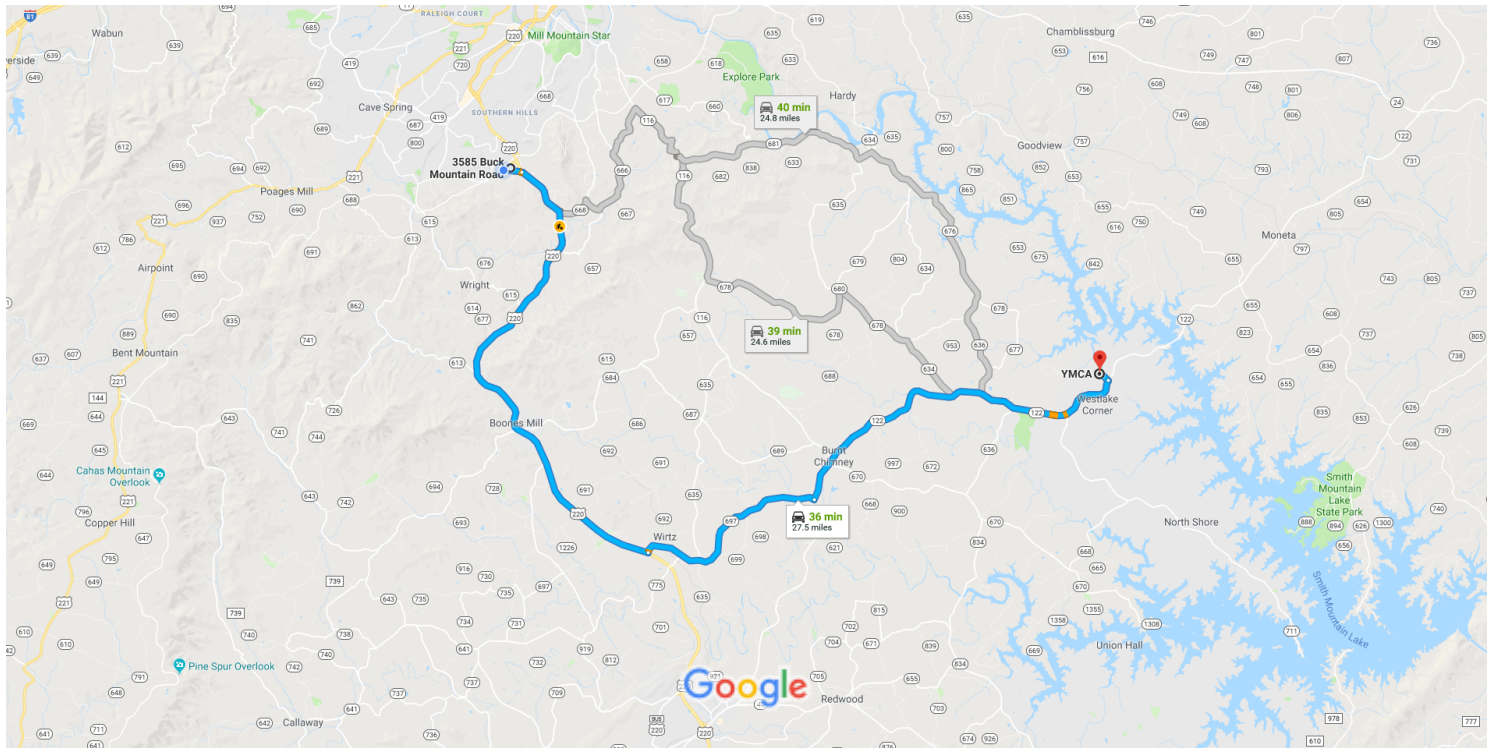

3585 Buck Mountain Road, Roanoke, VA to Smith Mtn lake YMCA

Drive 27.5 miles, 36 min

293 Firstwatch Drive, Moneta VA

Map data ©2018 Google 2 mi

3585 Buck Mountain Rd

Roanoke, VA 24018

- ↑ 1. Head east on State Rte 679 toward Leffel Rd 0.3 mi

- ↑ 2. Continue straight onto US Hwy 220 S
i Pass by Subway Restaurants (on the left in 8.0 mi) 12.6 mi

- ↙ 3. Turn left onto State Rte 697 5.1 mi

- ↙ 4. Turn left onto VA-122 N
i Pass by Advance Auto Parts (on the left in 7.5 mi) 9.2 mi

- ↙ 5. Turn left onto Firstwatch Dr
i Destination will be on the left 0.3 mi

YMCA

293 Firstwatch Dr, Moneta, VA 24121

8/23/2018

3585 Buck Mountain Road, Roanoke, VA to Smith Mtn lake YMCA - Google Maps

These directions are for planning purposes only. You may find that construction projects, traffic, weather, or other events may cause conditions to differ from the map results, and you should plan your route accordingly. You must obey all signs or notices regarding your route.