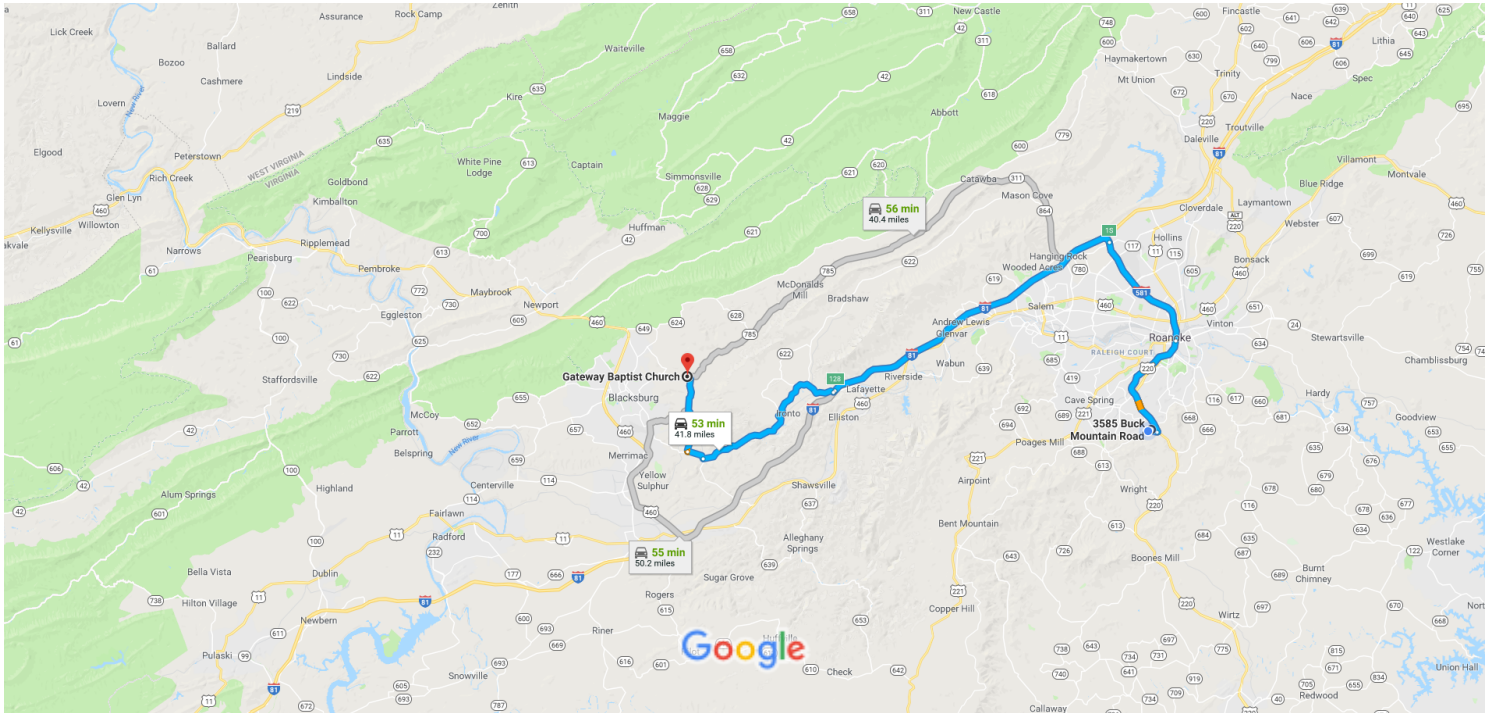

3585 Buck Mountain Road, Roanoke, VA to gateway baptist church blacksburg va

Drive 41.8 miles, 53 min

2196 Harding Road, Blacksburg VA 24060

Map data ©2018 Google 2 mi

3585 Buck Mountain Rd

Roanoke, VA 24018

- ↑ 1. Head east on State Rte 679 toward Leffel Rd

34 s (0.3 mi)
- Follow US Hwy 220 N, I-581 N and I-81 S to VA-603 in C-01. Take exit 128 from I-81 S**

29 min (27.9 mi)
- ↶ 2. Use the left 2 lanes to turn sharply left onto US Hwy 220 N

5.9 mi
- ↑ 3. Continue onto I-581 N/US Hwy 220 N

6.1 mi
- ↶ 4. Use the left lane to take exit 1S to merge onto I-81 S toward Salem/Bristol

15.7 mi
- ↷ 5. Take exit 128 for VA-603 toward US-11/Ironto

0.1 mi
- Follow VA-603 and State Rte 723 to VA-785 S in A-01**

23 min (13.7 mi)
- ↷ 6. Turn right onto VA-603

8.7 mi

-  7. Turn right to stay on VA-603 0.9 mi

-  8. Turn right onto State Rte 723 3.8 mi

-  9. Turn left onto VA-785 S 0.2 mi
 -  Destination will be on the right