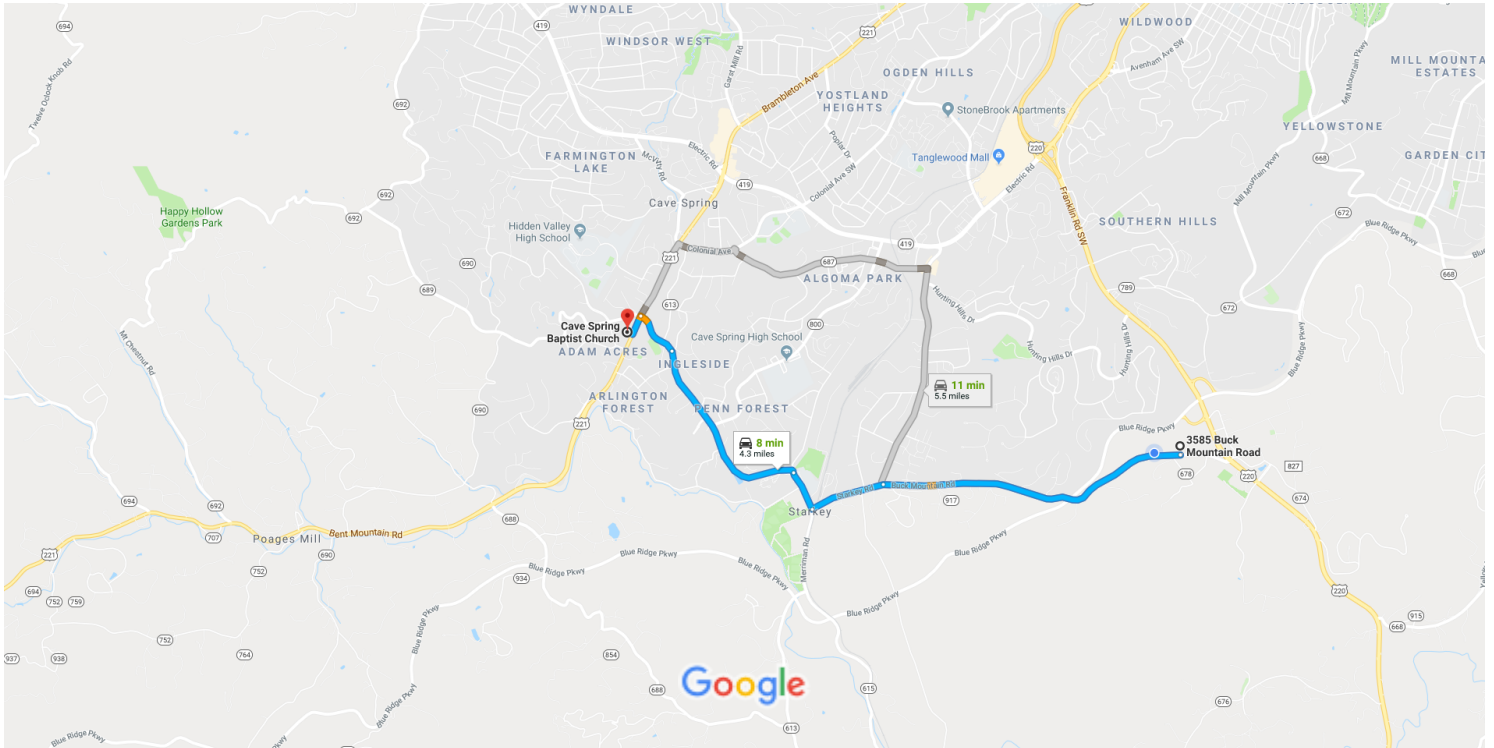

3585 Buck Mountain Road, Roanoke, VA to cave spring baptist church

Drive 4.3 miles, 8 min

4873 Brambleton Road, Roanoke VA

Map data ©2018 Google 2000 ft

3585 Buck Mountain Rd

Roanoke, VA 24018

- ↑ 1. Head west on State Rte 679/Buck Mountain Rd toward State Rte 678
i Continue to follow Buck Mountain Rd

 1.9 mi
- ↑ 2. Continue onto Starkey Rd

 0.5 mi
- ↗ 3. Turn right onto Merriman Rd

 0.3 mi
- 📍 4. At the traffic circle, take the 3rd exit and stay on Merriman Rd

 1.2 mi
- ↑ 5. Continue onto Ranchcrest Dr

 0.3 mi
- ↶ 6. Turn left onto Brambleton Ave
i Destination will be on the right

 0.1 mi

Cave Spring Baptist Church

4873 Brambleton Ave, Roanoke, VA 24018

8/24/2018

3585 Buck Mountain Road, Roanoke, VA to cave spring baptist church - Google Maps

These directions are for planning purposes only. You may find that construction projects, traffic, weather, or other events may cause conditions to differ from the map results, and you should plan your route accordingly. You must obey all signs or notices regarding your route.