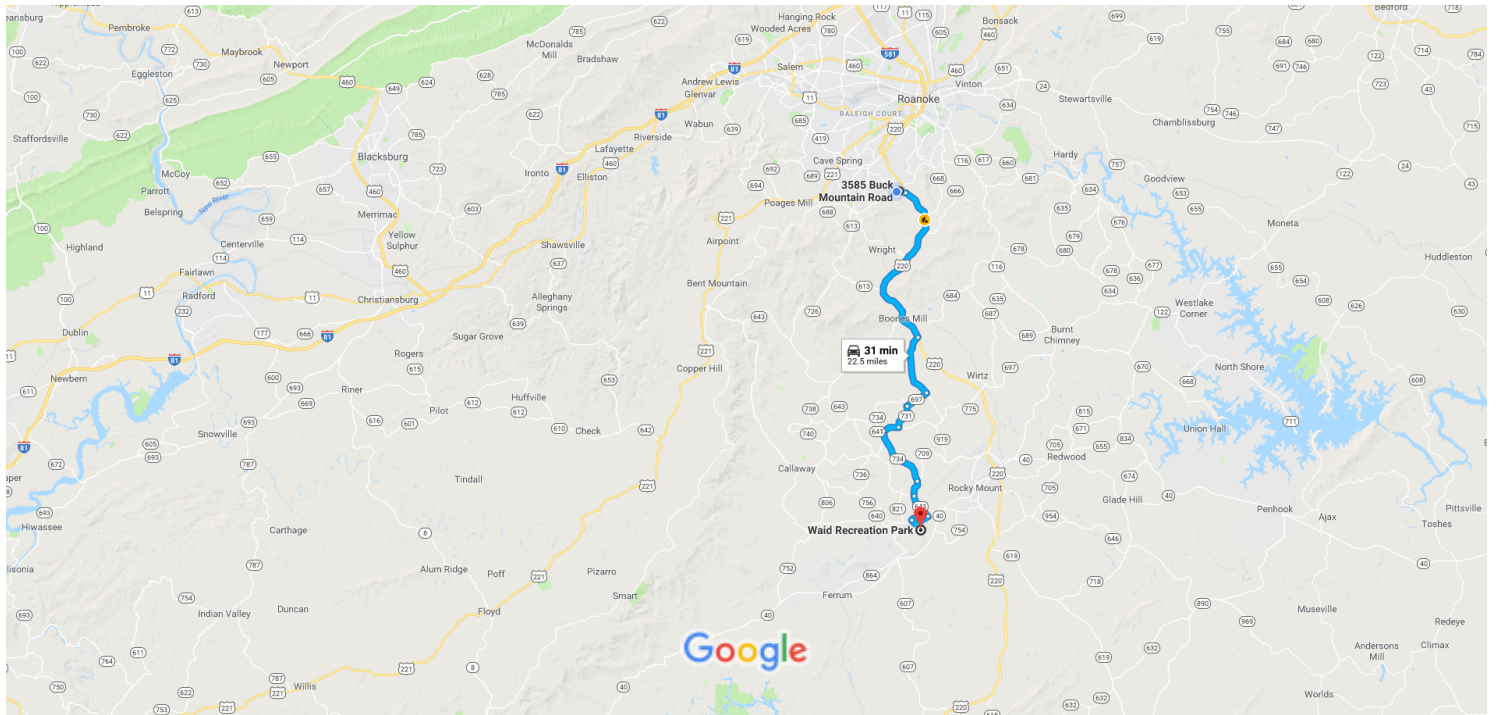

3585 Buck Mountain Road, Roanoke, VA to Waid Park

Drive 22.5 miles, 31 min

701 Waid Park Road, Rocky Mount VA 24151

Map data ©2018 Google 2 mi

3585 Buck Mountain Rd

Roanoke, VA 24018

Take US Hwy 220 S, State Rte 919 and State Rte 734 to State Rte 800 in Blackwater

30 min (21.8 mi)

- ↑ 1. Head east on State Rte 679 toward Leffel Rd 0.3 mi

- ↑ 2. Continue straight onto US Hwy 220 S
i Pass by Subway Restaurants (on the left in 8.0 mi) 9.1 mi

- ↘ 3. Turn right onto State Rte 919 3.1 mi

- ↘ 4. Turn right onto State Rte 697 1.2 mi

- ↙ 5. Turn left onto State Rte 731 1.2 mi

- ↘ 6. Turn right onto State Rte 641 0.8 mi

- ↙ 7. Turn left onto State Rte 734 3.1 mi

- ↘ 8. Turn right to stay on State Rte 734 0.8 mi

-  9. Continue onto State Rte 643 1.3 mi

-  10. Turn right onto State Rte 640 0.9 mi

-  11. Turn left onto State Rte 800
 Destination will be on the right 2 min (0.8 mi)

Waid Recreation Park

701 Waid Park Rd, Rocky Mount, VA 24151